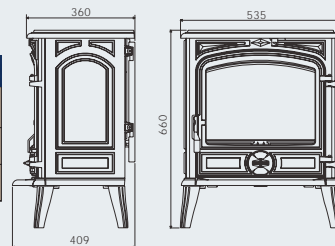

SAVOY	
Fuel	Standard electricity supply
Output	Up to 2 Kws
Weight	75 Kgs

All dimensions are quoted in mm unless stated otherwise. Quoted outputs are dependent on electricity supply.

Your local dealer: