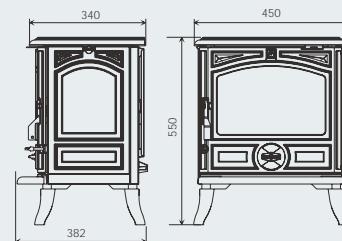

WARRANTY INFORMATION

SPECIFICATIONS

MONTFORT	
Fuel	Standard electricity supply
Output	Up to 2 Kws
Weight	55 Kgs